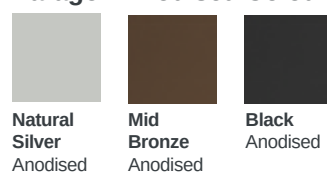

Paragon Anodised Colours