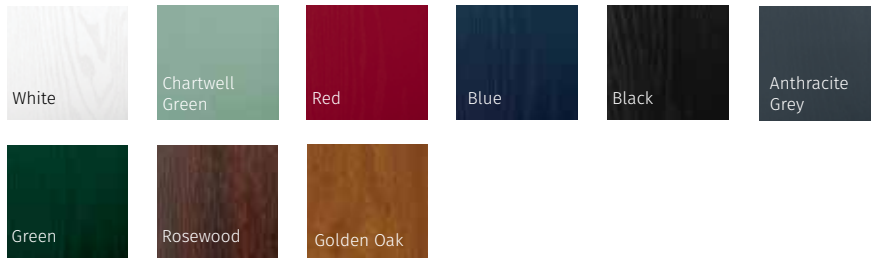

GALLERY⁴⁴ COMPOSITE DOORS

STANDARD COLOUR COLLECTION