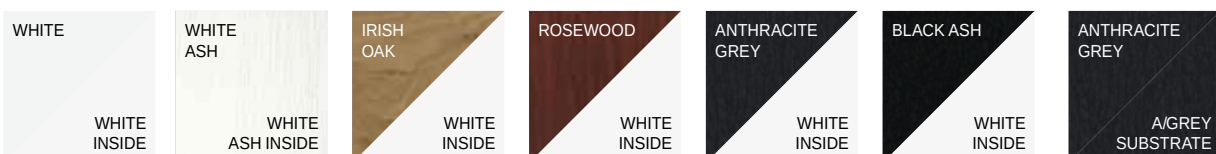

THE FLAT PROFILE THAT'S RAISING THE BAR IN WINDOW DESIGN

Logik Flush Sash is already transforming homes with its unique combination of sleek style, proven energy-efficiency, low maintenance and 10-year guarantee for complete peace of mind.

Why not find out for yourself how this flush new addition to the Logik family can make an outstanding difference to your home?

Logik S Flush Sash frames are available in a wide range of woodgrain colour finishes. In fact, they're so realistic, it's hard to tell from the kerbside that they're not actual wood frames.