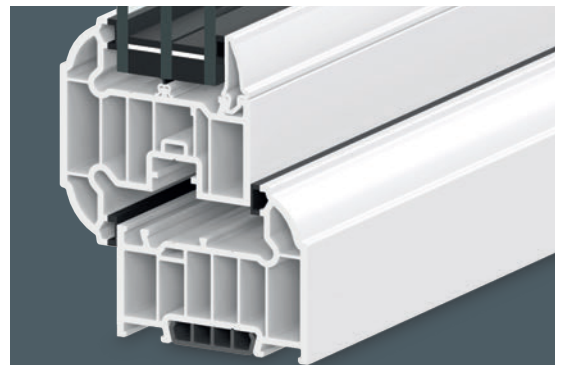

Astragal Bar

Replicates the look of real wood and gives the illusion of individual panes.

Georgian Bar

Sitting within the sealed glass unit to provide an elegant and refined look.

*Longer lead times required