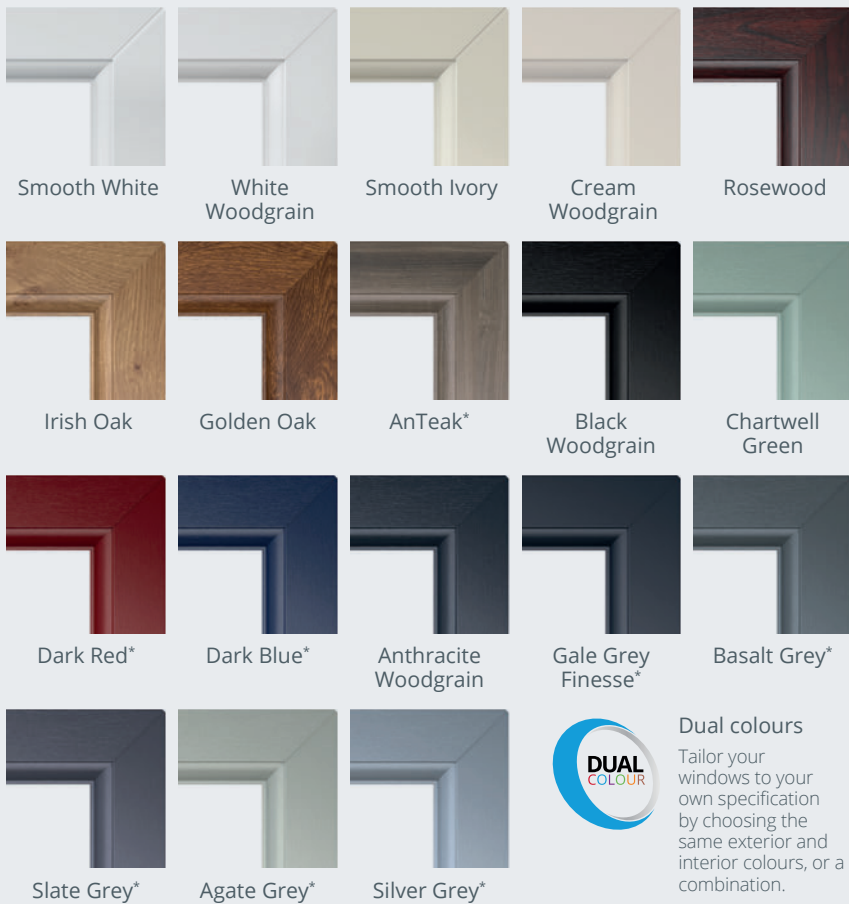

Add a splash of colour

To ensure the perfect match, all our windows and frames are available in a wide choice of colours.

Creating the look you want has never been easier.

Add some authenticity

Choose the right finishing touches to complement the look of your home.

Astragal Bar

Replicates the look of real wood and gives the illusion of individual panes.

Georgian Bar

Sitting within the sealed glass unit to provide an elegant and refined look.

*Longer lead times required

Energy efficiency

Our windows come with the Liniar range of multi-chambered profiles as standard, achieving the highest possible BFRC Energy Ratings in the industry.

Personalise your windows

Creating your perfect home means personalising your windows so you're nothing less than delighted with the results. Giving you the choice to create the look and feel you want is at the heart of our window options. Supplied with a key for locking, our window handles are available in a range of colours to suit your style.