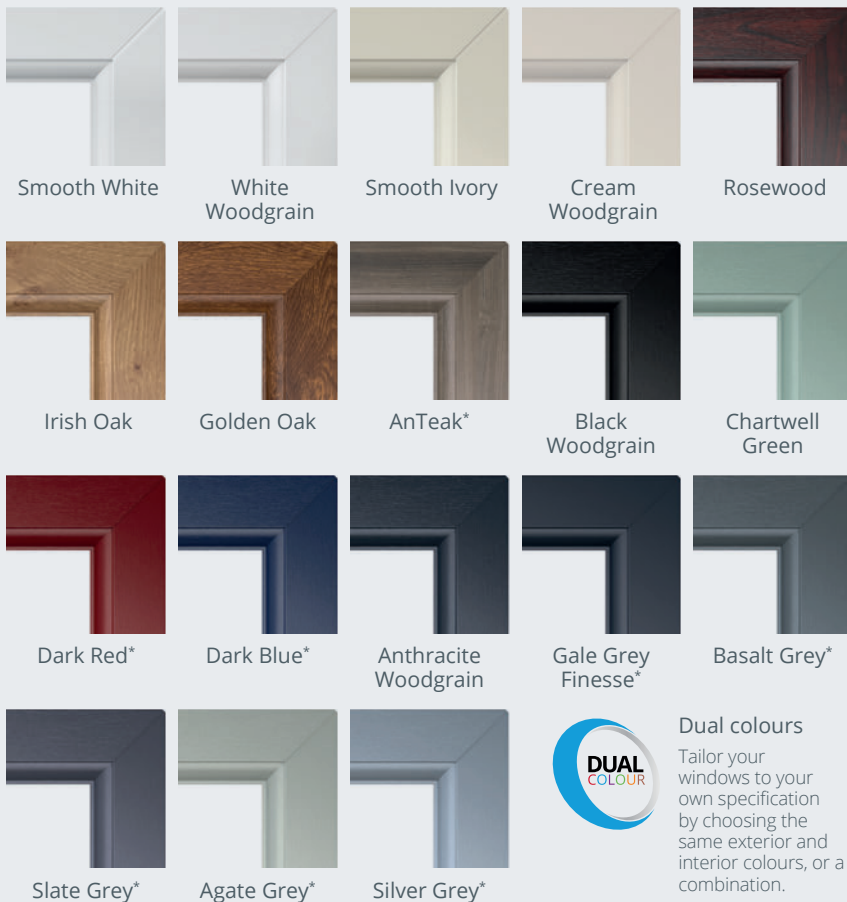

4 Fire escape

Suited for narrow openings and ideal for use as an emergency exit*.

Add a splash of colour

To ensure the perfect match, all our windows and frames are available in a wide choice of colours.

Creating the look you want has never been easier.

* Building Regulations 2010, Approved Document B (Fire Safety) pertaining to work carried out in England.

Add some authenticity

Choose the right finishing touches to complement the look of your home.

Astragal Bar

Replicates the look of real wood and gives the illusion of individual panes.

Georgian Bar

Sitting within the sealed glass unit to provide an elegant and refined look.

*Longer lead times required