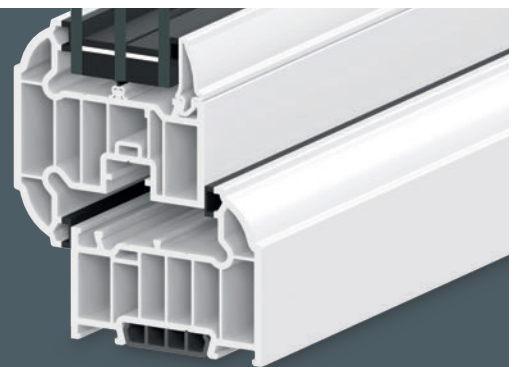

Astragal Bar

Replicates the look of real wood and gives the illusion of individual panes.

Georgian Bar

Sitting within the sealed glass unit to provide an elegant and refined look.

*Longer lead times required