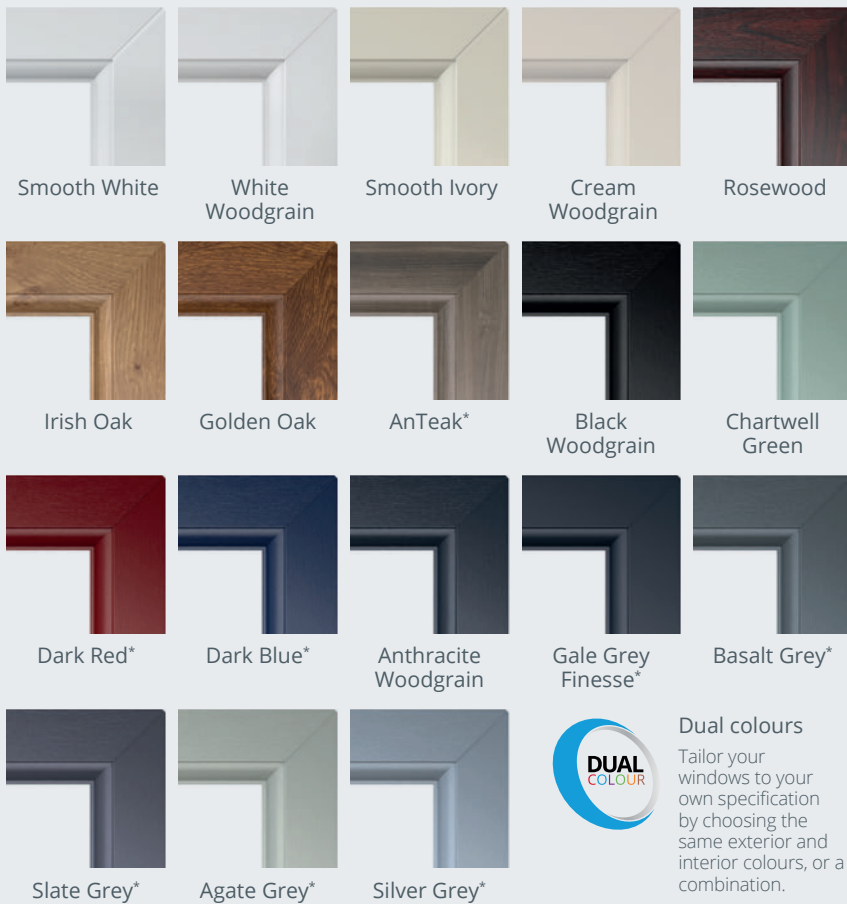

Add a splash of colour

To ensure the perfect match, all our windows and frames are available in a wide choice of colours.

Creating the look you want has never been easier.

Add some authenticity

Choose the right finishing touches to complement the look of your home.

Astragal Bar

Replicates the look of real wood and gives the illusion of individual panes.

Georgian Bar

Sitting within the sealed glass unit to provide an elegant and refined look.

Dual colours
Tailor your windows to your own specification by choosing the same exterior and interior colours, or a combination.