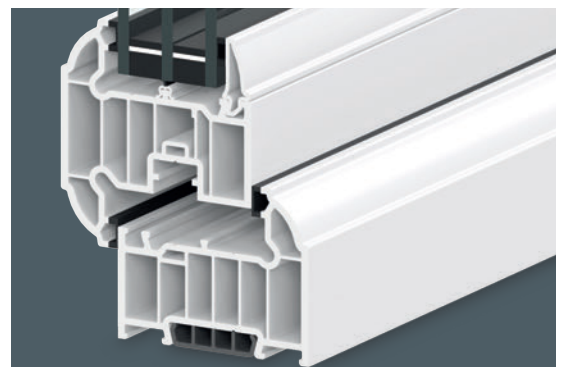

Energy efficiency

Our windows come with the Liniar range of multi-chambered profiles as standard, achieving the highest possible BFRC Energy Ratings in the industry.